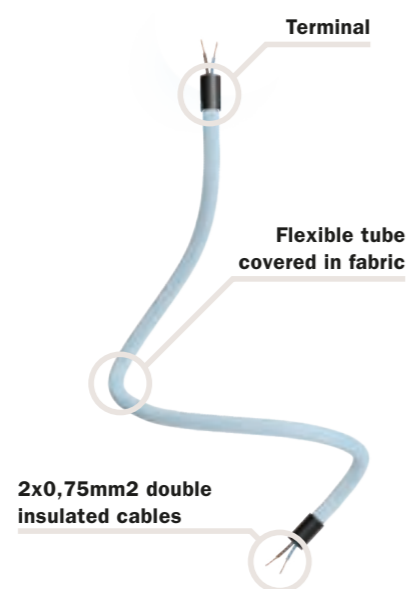

3 Lengths available

No matter your lighting needs, we're sure you can fulfil them with Creative Flex.

20 fabrics

The 20 coverings available are designed to suit any environment. We're sure you'll find one that suits your style - we love creative!

5 Terminals

To complete your Creative Flex, we have conceived 5 finishes for the metal terminal to match all 15 available coverings according to your taste.

CREATIVE FLEX

The Flex is a flexible extension tube covered in fabric that thanks to its remarkable flexibility, allows to create customised lighting systems for any space. It is available in 3 lengths: 30 cm, 60 cm, 90 cm and in 20 different colours.

	RM01 FLEX30RM01 FLEX60RM01 FLEX90RM01		RM02 FLEX30RM02 FLEX60RM02 FLEX90RM02		RM04 FLEX30RM04 FLEX60RM04 FLEX90RM04		RM19 FLEX30RM19 FLEX60RM19 FLEX90RM19
	RM09 FLEX30RM09 FLEX60RM09 FLEX90RM09		RM13 FLEX30RM13 FLEX60RM13 FLEX90RM13		RM73 FLEX30RM73 FLEX60RM01 FLEX90RM01		RM77 FLEX30RM77 FLEX60RM77 FLEX90RM77
	RM76 FLEX30RM76 FLEX60RM76 FLEX90RM76		RM78 FLEX30RM78 FLEX60RM78 FLEX90RM78		RM20 FLEX30RM20 FLEX60RM20 FLEX90RM20		RM72 FLEX30RM72 FLEX60RM72 FLEX90RM72
	RM75 FLEX30RM75 FLEX60RM75 FLEX90RM75		RM73 FLEX30RM73 FLEX60RM73 FLEX90RM73		RM74 FLEX30RM74 FLEX60RM74 FLEX90RM74		RN06 FLEX30RN06 FLEX60RN06 FLEX90RN06
	RZ30 FLEX30RZ30 FLEX60RZ30 FLEX90RZ30		RZ24 FLEX30RZ24 FLEX60RZ24 FLEX90RZ24		RZ22 FLEX30RZ22 FLEX60RZ22 FLEX90RZ22		RZ04 FLEX30RZ04 FLEX60RZ04 FLEX90RZ04

Creative terminals

Metal terminals for Flex System available in 5 finishes to match the FLEX extension tube and the colour of the ceiling rose.

- SERMF10VN
- SERMF10VBO
- SERMF10TIS
- SERMF10RAS
- SERMF10OTS

COMPOSE YOUR FLEX KIT

The Creative Flex kit includes a flex, the adjustable flexible tube, and a pair of metal terminals. We provide you with 225 options to create your Creative Flex Kit, but don't worry, your warehouse will also remain flexible: based on the requests of your customers, you can also purchase the different options individually.

Length

30 CM   60 CM   90 CM

Terminals

- VN
- VBO
- TIS
- RAS
- OTS

Fabric Flex covering

	RM01		RM20
	RM02		RM72
	RM04		RM75
	RM19		RM73
	RM09		RM74
	RM13		RN06
	RM79		RZ30
	RM77		RZ24
	RM76		RZ22
	RM78		RZ04

KIT FLEX   **90**   **VN**   **RM76**

LENTH   TERMINAL   FABRIC FLEX COVERING