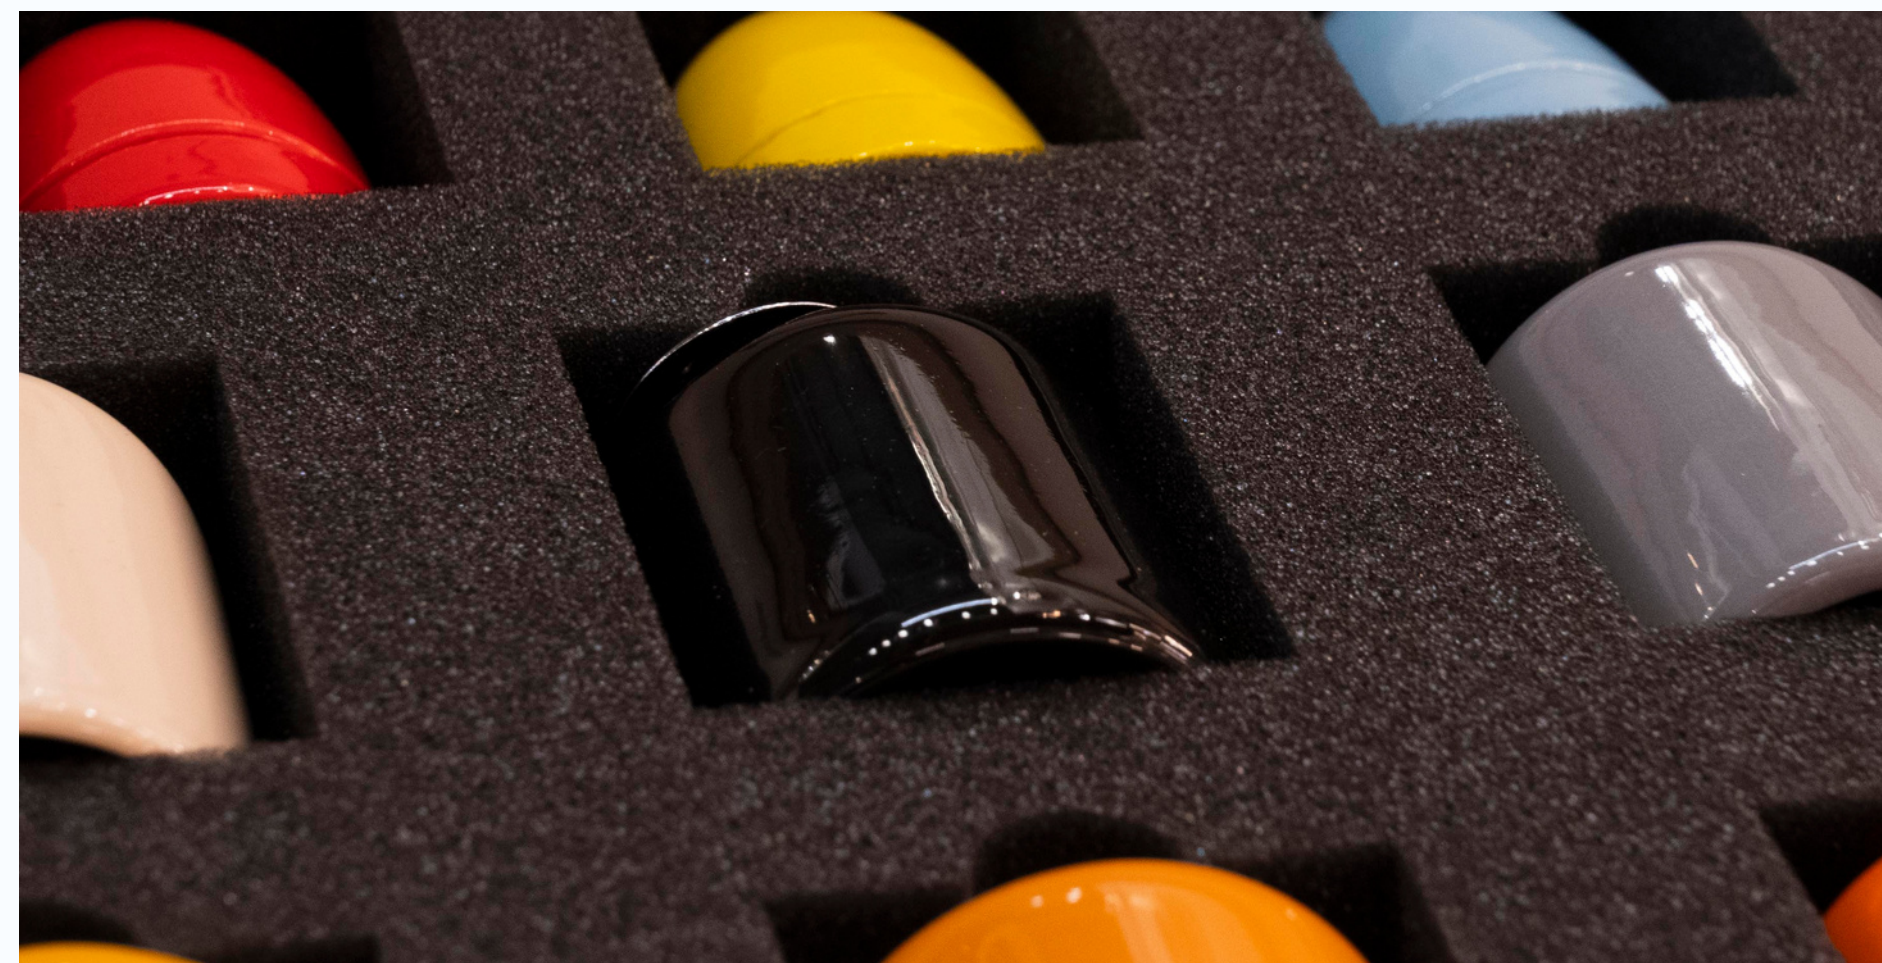

Leather, wood & cords

Legno, pelle e cordoni

OPTION 1

1 drawer - 1 cassettera

B2

Ceramic, porcelain & cement
lamp holders

Portalampada in ceramica, porcellana e cemento

OPTION 1