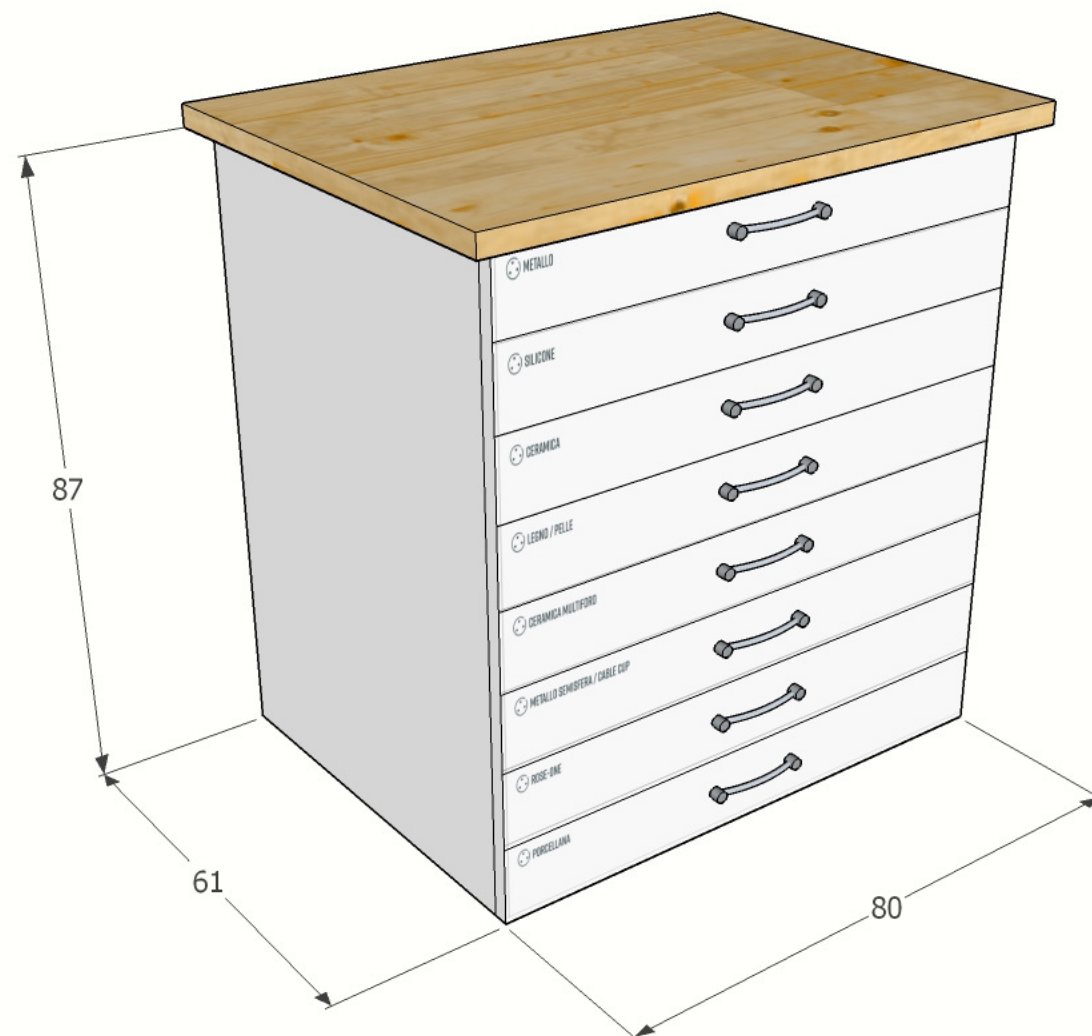

Drawer units for product display

*Cassettiere
per esposizione prodotti*

Basic Unit

Struttura di base

- 1) white structure block - 80x80x60 cm
struttura base - 80x80x60 cm
- 2) structure feet - 4 items per block
pedini - 4 pz per blocco
- 3) n°8 drawers - 80x60 cm
n°8 cassetti - 80x60 cm
- 4) laser cut foam rubber
gommapiuma tagliata al laser
- 5) forex for bottom made in foam rubber
forex per fondo gommapiuma

6) TOP SELECTION optional

You can customise the top of the drawer unit as you wish or decide to buy it already complete in our light wood finish.

- Top x 1 block: 75€
- Top x 3 blocks: 225€

Possible combinations

Possibili configurazioni

OPTION 1

1 drawer - 1 cassettera

OPTION 2

3 drawers - 3 cassettiere

Drawers Detail

Dettaglio cassetti

OPTION 1