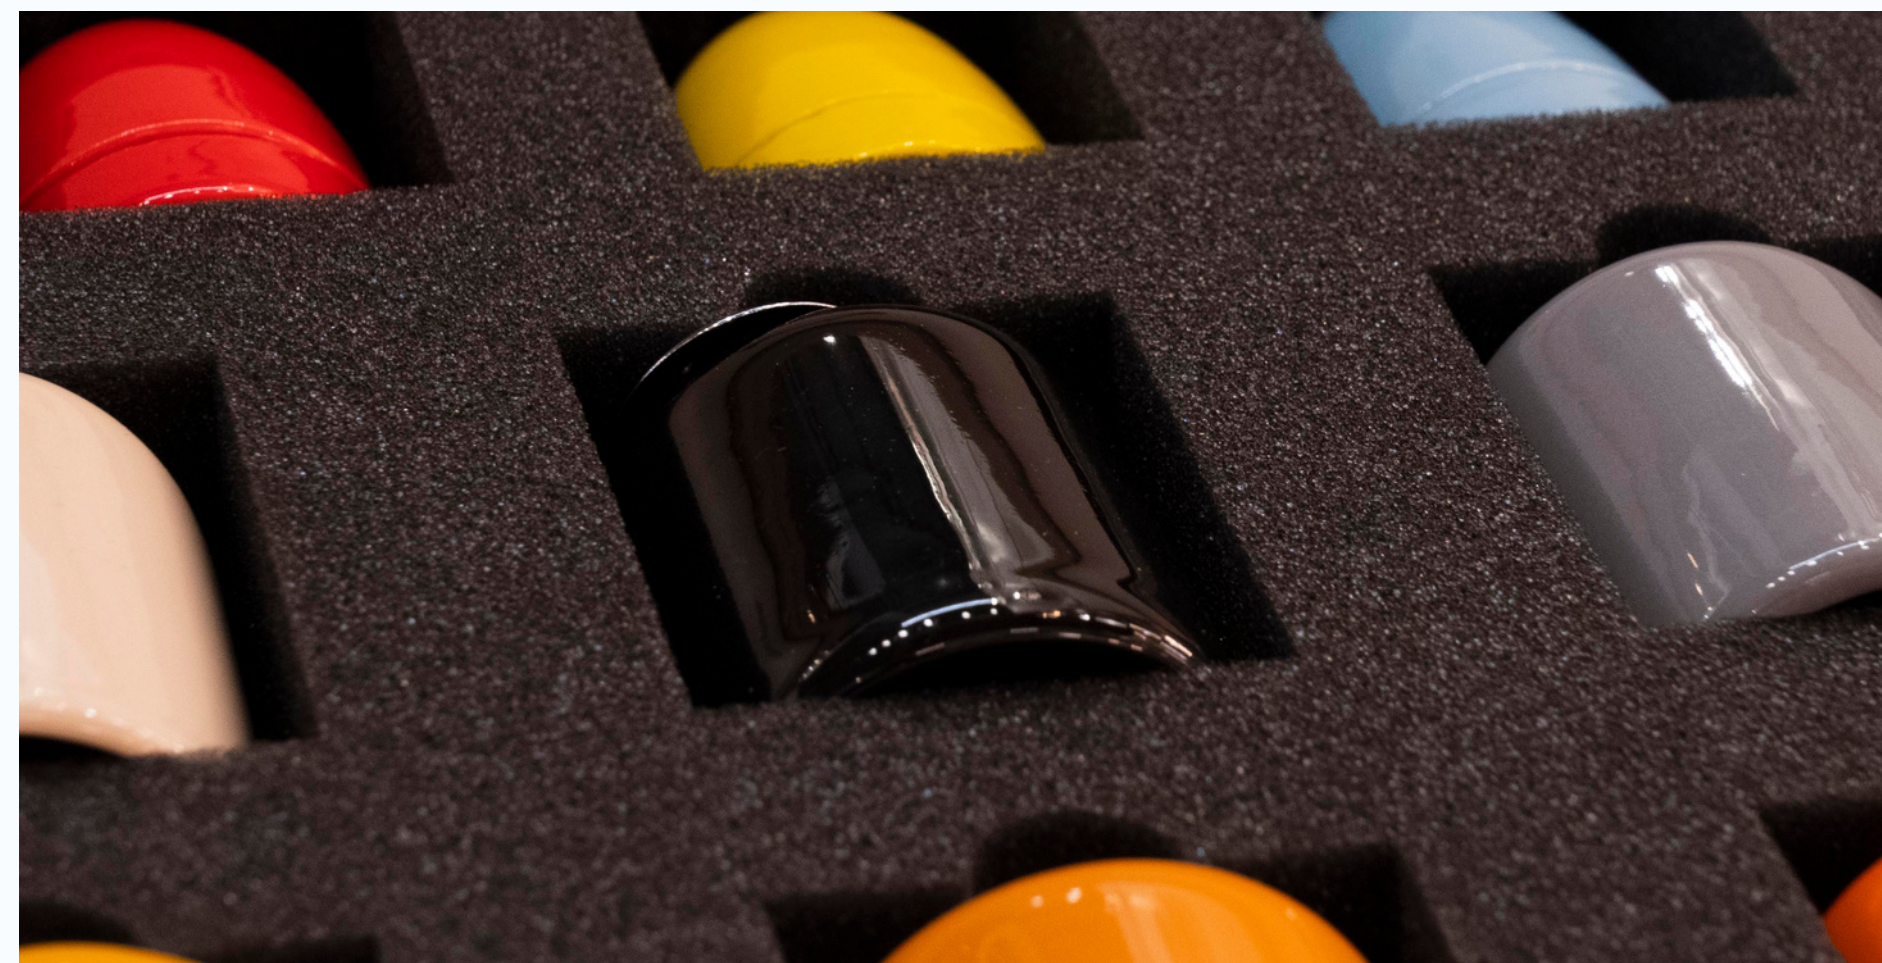

OPTION 2

3 drawers - 3 *cassettiere*

B2

Ceramic, porcelain & cement
lamp holders

Portalampada in ceramica, porcellana e cemento

OPTION 2

3 drawers - 3 *cassettiere*

B3