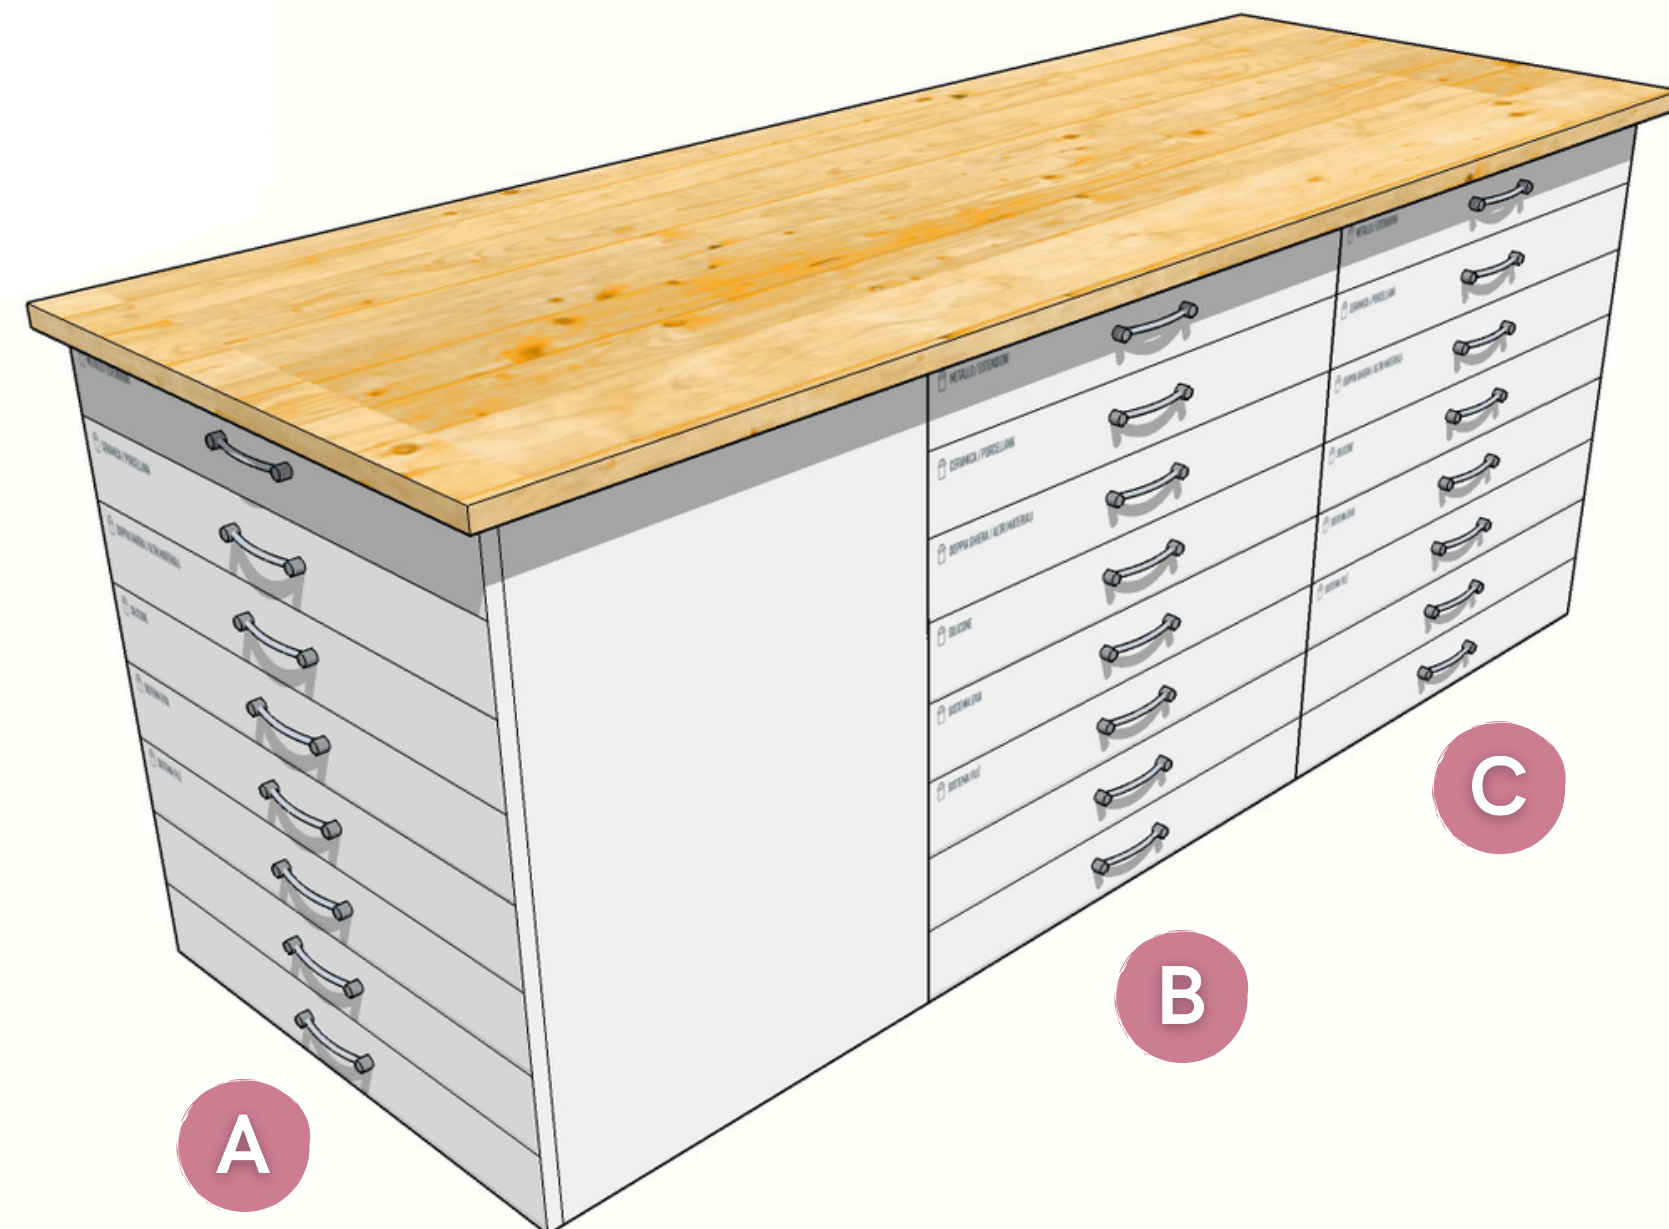

OPTION 2

3 drawers

Set of three drawer units designed to let you 'touch' the entire Creative-Cables product range: from components (such as our selection of over 250 textile cables), to systems, to accessories, all organised by type.

3 cassettiere

Set di tre cassettiere progettati per farti "toccare" con mano l'intera gamma di prodotti Creative-Cables: dai componenti (come la nostra selezione di oltre 250 cavi tessili), ai sistemi, agli accessori, tutti organizzati per tipologia.