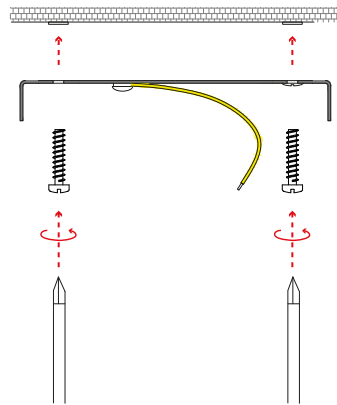

Art APMFC2LFLGU

Creative-Cables S.p.A.  
Lungo Dora Colletta 113/9 - 10153 Torino - Italy

1xMAX 4W GU10 MR11

110-240 V

Cl. II IP20

1

2

min 70  
max 80 mm

3

4

5

6

7

8

9

n°1 CAGU10R11

MR11 GU10  
LED BULBS  
Ø max 35mm