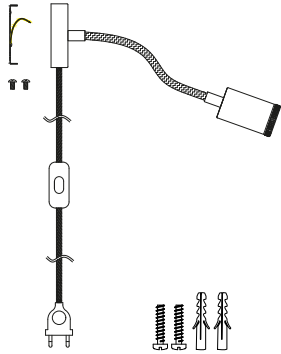

Art APMFC2LFLGU

Creative-Cables S.p.A.  
Lungo Dora Colletta 113/9 - 10153 Torino - Italy

1xMAX 4W GU10 MR11

110-240 V

Cl. II IP20

1

2

min 70  
max 80 mm

3

4

5

6

7

8

9

n°1 CAGU10R11

MR11 GU10  
LED BULBS  
Ø max 35mm