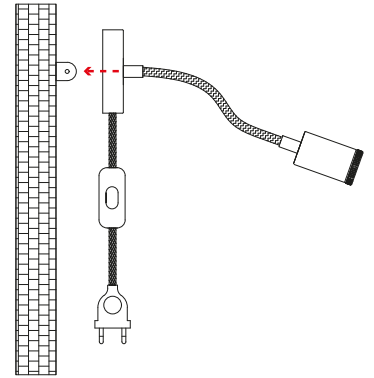

Art APMFC2LFLGU

Creative-Cables S.p.A.  
Lungo Dora Colletta 113/9 - 10153 Torino - Italy

1xMAX 4W GU10 MR11

110-240 V

Cl. II IP20

1

2

min 70  
max 80 mm

3

4

5

6

7

8

9

n°1 CAGU10R11

MR11 GU10  
LED BULBS  
Ø max 35mm