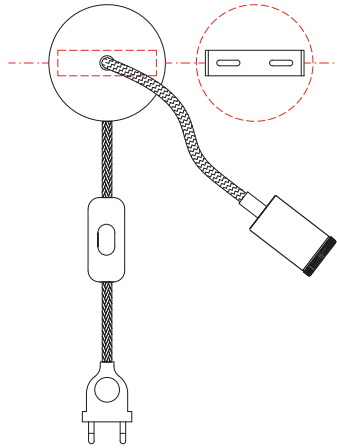

Art APMFC2LFLGU

Creative-Cables S.p.A.  
Lungo Dora Colletta 113/9 - 10153 Torino - Italy

1xMAX 4W GU10 MR11

110-240 V

Cl. II IP20

1

2

min 70  
max 80 mm

3

4

5

6

7

8

9

n°1 CAGU10R11

MR11 GU10  
LED BULBS  
Ø max 35mm