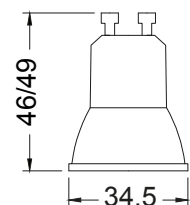

Art APMFC2LFLGU

Creative-Cables S.p.A.  
Lungo Dora Colletta 113/9 - 10153 Torino - Italy

1xMAX 4W GU10 MR11

110-240 V

Cl. II IP20

1

2

min 70  
max 80 mm

3

4

5

6

7

8

9

n°1 CAGU10R11

MR11 GU10  
LED BULBS  
Ø max 35mm